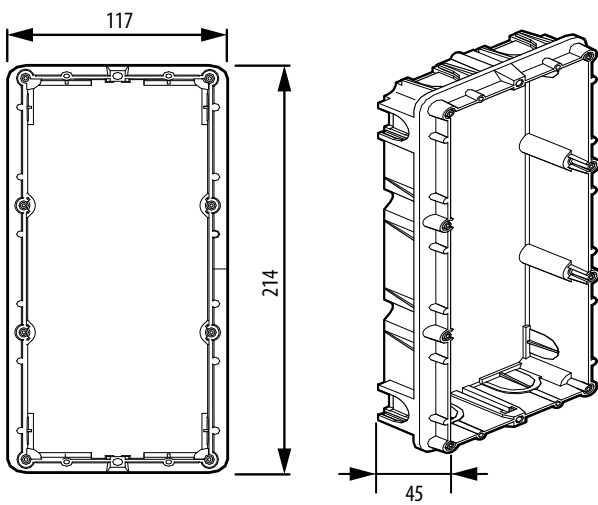

LINEA 3000

ACCESSORIES INSTALLATION

343051 Rainshield accessory installation

343061 Flush mounting accessory installation

DIMENSIONAL DATA

ENTRANCE PANELS

343071 - 343081 - 343091

RAINSHIELD ACCESSORY

343051

FLUSH MOUNTING BOX

350020

FLUSH MOUNTING ACCESSORY

343061

Note : dimensions in mm.

NO MASONRY WORK REQUIRED TO REPLACE THE EXISTING FLUSH MOUNTED BOX

Tersystem and Sfera Classic 2 modules flush mounting boxes are compatible with Linea 3000.