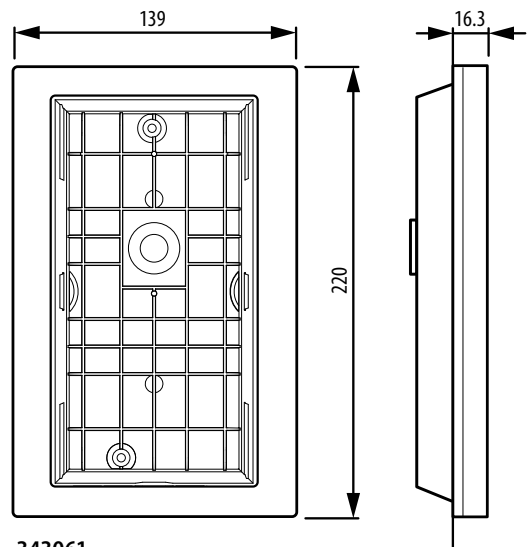

LINEA 3000

ACCESSORIES INSTALLATION

343051 Rainshield accessory installation

343061 Flush mounting accessory installation

DIMENSIONAL DATA

ENTRANCE PANELS

343071 - 343081 - 343091

RAINSHIELD ACCESSORY

343051

FLUSH MOUNTING BOX

350020

FLUSH MOUNTING ACCESSORY

343061

Note : dimensions in mm.

NO MASONRY WORK REQUIRED TO REPLACE THE EXISTING FLUSH MOUNTED BOX

Tersystem and Sfera Classic 2 modules flush mounting boxes are compatible with Linea 3000.