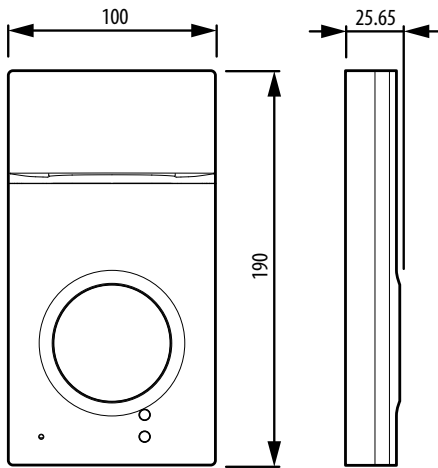

LINEA 3000

ACCESSORIES INSTALLATION

343051 Rainshield accessory installation

343061 Flush mounting accessory installation

DIMENSIONAL DATA

ENTRANCE PANELS

343071 - 343081 - 343091

RAINSHIELD ACCESSORY

343051

FLUSH MOUNTING BOX

350020

FLUSH MOUNTING ACCESSORY

343061

Note : dimensions in mm.

NO MASONRY WORK REQUIRED TO REPLACE THE EXISTING FLUSH MOUNTED BOX

Tersystem and Sfera Classic 2 modules flush mounting boxes are compatible with Linea 3000.