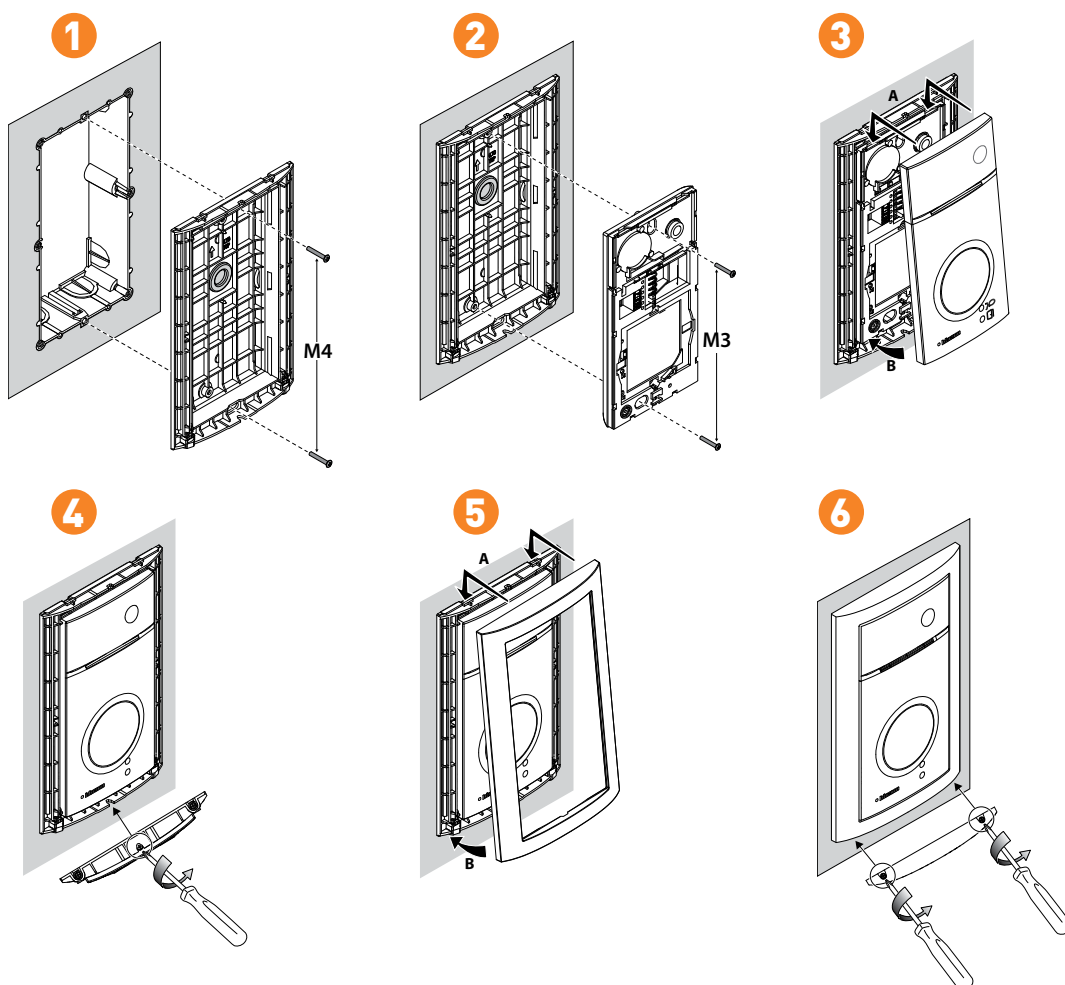

LINEA 3000

ACCESSORIES INSTALLATION

343051 Rainshield accessory installation

343061 Flush mounting accessory installation

DIMENSIONAL DATA

ENTRANCE PANELS

343071 - 343081 - 343091

RAINSHIELD ACCESSORY

343051

FLUSH MOUNTING BOX

350020

FLUSH MOUNTING ACCESSORY

343061

Note : dimensions in mm.

NO MASONRY WORK REQUIRED TO REPLACE THE EXISTING FLUSH MOUNTED BOX

Tersystem and Sfera Classic 2 modules flush mounting boxes are compatible with Linea 3000.