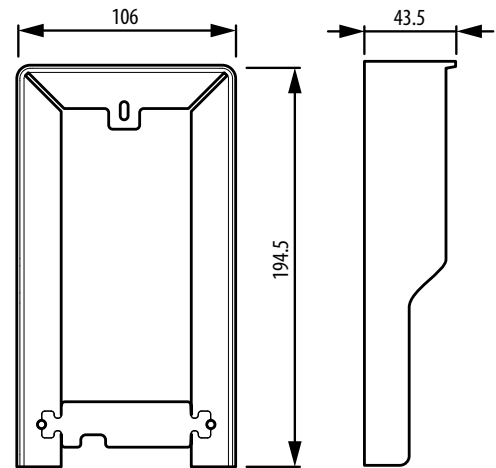

LINEA 3000

ACCESSORIES INSTALLATION

343051 Rainshield accessory installation

343061 Flush mounting accessory installation

DIMENSIONAL DATA

ENTRANCE PANELS

343071 - 343081 - 343091

RAINSHIELD ACCESSORY

343051

FLUSH MOUNTING BOX

350020

FLUSH MOUNTING ACCESSORY

343061

Note : dimensions in mm.

NO MASONRY WORK REQUIRED TO REPLACE THE EXISTING FLUSH MOUNTED BOX

Tersystem and Sfera Classic 2 modules flush mounting boxes are compatible with Linea 3000.