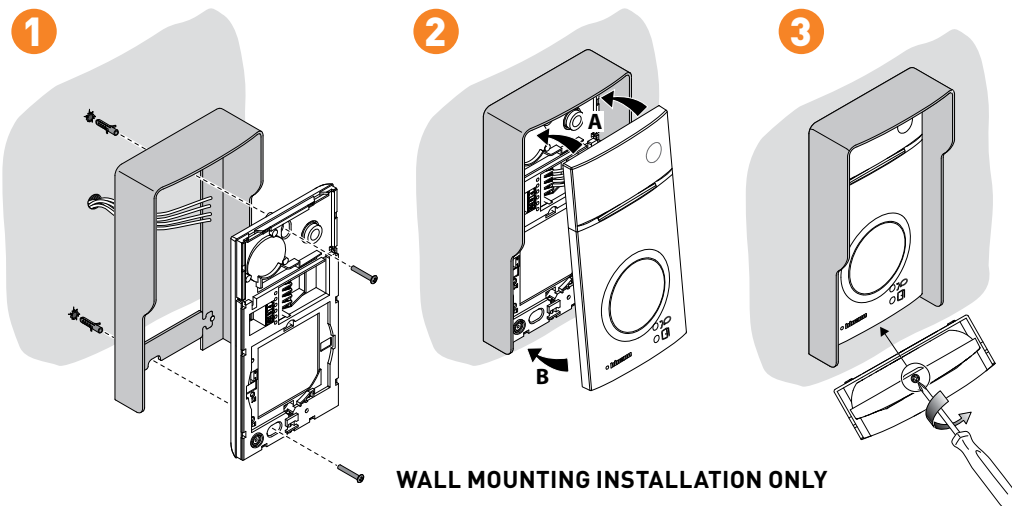

LINEA 3000

ACCESSORIES INSTALLATION

343051 Rainshield accessory installation

343061 Flush mounting accessory installation

DIMENSIONAL DATA

ENTRANCE PANELS

343071 - 343081 - 343091

RAINSHIELD ACCESSORY

343051

FLUSH MOUNTING BOX

350020

FLUSH MOUNTING ACCESSORY

343061

Note : dimensions in mm.

NO MASONRY WORK REQUIRED TO REPLACE THE EXISTING FLUSH MOUNTED BOX

Tersystem and Sfera Classic 2 modules flush mounting boxes are compatible with Linea 3000.