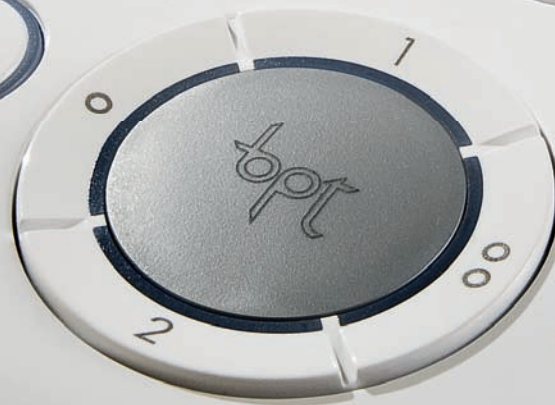

PERLA

Wall-mounted intercommunicating hands-free entry control system

Perla is a wall-mounted intercommunicating hands-free audio receiver marked by an unmistakable style and unrivalled appeal; the latest idea to make your home truly unique. Featuring a minimal and trendy design, absolutely Made in Italy personality and elegance advanced technology: all this in just 31 mm of thickness of new design, beguiling to the eye and easy to use. The full-duplex hands-free audio makes for excellent audio quality. Available in Ice white and Fusion black, Perla blends in seamlessly with any interior décor, guaranteeing elegance and personality.

- Design with soft, modern lines
- Excellent audio quality
- Easy to use

AVAILABLE COLOURS

Ice white

Fusion black

COMPATIBLE SYSTEMS

INTERNET PROTOCOL

2 WIRES

ON BUS

TECHNICAL SPECIFICATIONS

FUNCTIONS AND DIMENSIONS

- Full-duplex hands-free audio
- Door lock release
- Enable/Disable audio in conversation
- Two controls to enable auxiliary functions
- Two intercommunicating calls
- Ring volume control over 3 levels (low, medium, high)
- Ring disabling with luminous signal
- Programmable melodies for entry panel and input calls
- Differentiated melodies for intercommunicating device or porter calls
- Programming of number of rings for entry panel calls

DIMENSIONS

(LxHxD) 110x170x31 mm

INSTALLATION

The compact size of the product and the adaptability of the mounting bracket supplied to the most popular recessed boxes (with 3 vertical modules or round) make for easy and rapid installation of the Perla entry control system.