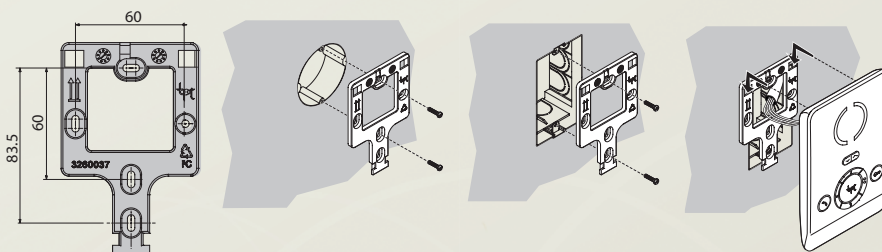

TECHNICAL SPECIFICATIONS

FUNCTIONS AND DIMENSIONS

- Full-duplex hands-free audio
- Door lock release
- Enable/Disable audio in conversation
- Two controls to enable auxiliary functions
- Two intercommunicating calls
- Ring volume control over 3 levels (low, medium, high)
- Ring disabling with luminous signal
- Programmable melodies for entry panel and input calls
- Differentiated melodies for intercommunicating device or porter calls
- Programming of number of rings for entry panel calls

DIMENSIONS

(LxHxD) 110x170x31 mm

INSTALLATION

The compact size of the product and the adaptability of the mounting bracket supplied to the most popular recessed boxes (with 3 vertical modules or round) make for easy and rapid installation of the Perla entry control system.